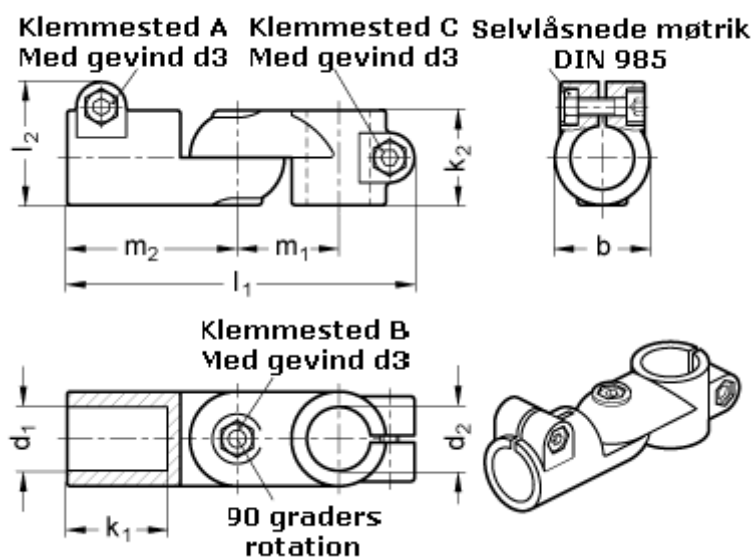

Article number: 20284B45B48T2BL

Description: E+G Swivel connector joint
GN284-B45-B48-2-BL

Measures

$b = 65$

$m_1 = 70$

$d_1 = B45$

$m_2 = 115$

$d_2 = B48$

$d_3 = M10$

$k_1 = 74.0$

$k_2 = 65$

$l_1 = 230$

$l_2 = 77.5$